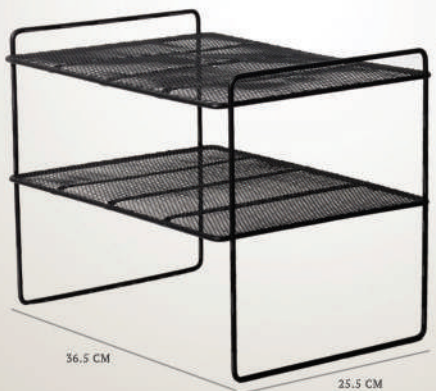

# MEROLIN CABINET ORGANIZER

MODEL: TAGHCHE (TWO TIER)

MEROLIN  
Home & Living  
WWW.MEROLIN.TR

≡ MENU

CODE: 40312  
QTY: 8 PCS