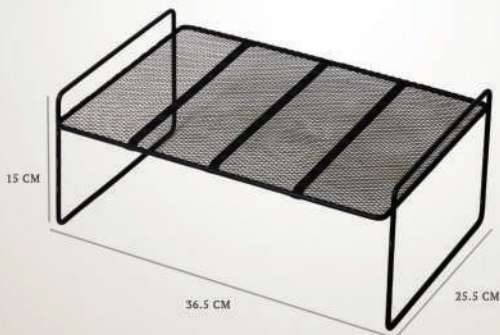

## CABINET ORGANIZER

MODEL: TAGHCHE (ONE TIER)

MEROLIN  
Home & Living  
WWW.MEROLIN.IR

≡ MENU

CODE: 40311  
QTY: 12 PCS