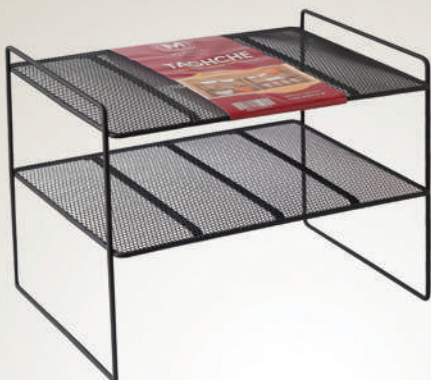

CODE: 40312
QTY: 8 PCS