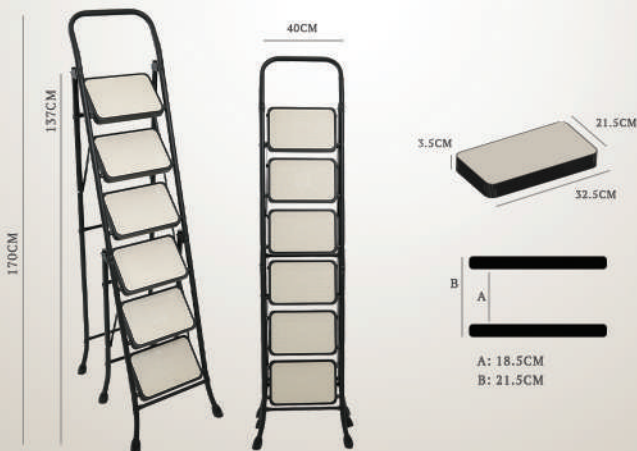

# MEROLIN FOLDING LADDER

MODEL: TITAN, SIX STEP

MEROLIN  
Home & Living  
WWW.MEROLIN.IR

≡ MENU

CODE: 50126  
QTY: 1 PCS

● BUY THE BEST ONCE