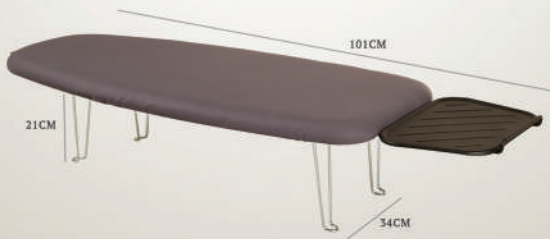

# MEROLIN IRONING BOARD

MODEL: DUKE (LOW)

MEROLIN  
Home & Living  
WWW.MEROLIN.TR

≡ MENU

CODE: 6021  
QTY: 4 PCS

● BUY THE BEST ONCE