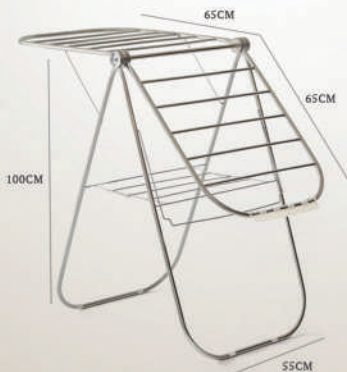

## FOLDABLE DRYING RACK

MODEL: ECONOMICAL STEEL

MEROLIN  
Home & Living  
WWW.MEROLIN.IT

≡ MENU

CODE: 2200  
QTY: 4 PCS

● BUY THE BEST ONCE