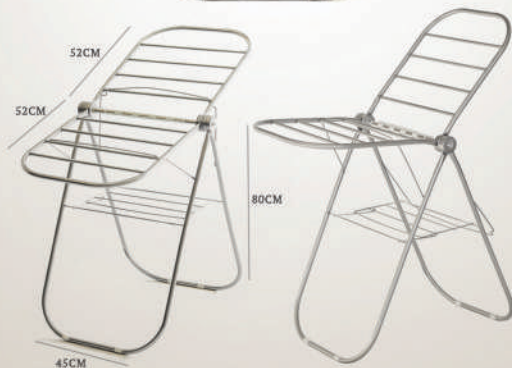

● BUY THE BEST ONCE